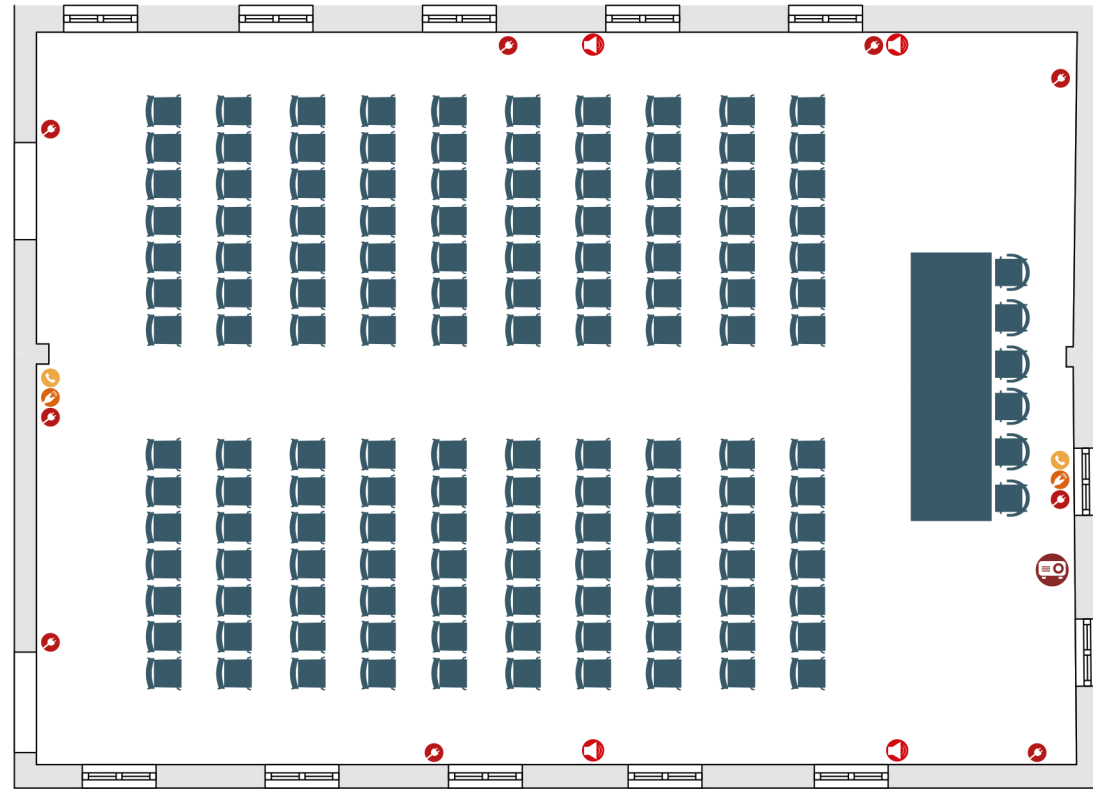

LA FERRARI

170m²

15,5x11m

3m - 5m

LUCE NATURALE
NATURAL LIGHT 

PRIMO PIANO
SECOND FLOOR 

180 PAX

60 PAX

112 PAX

40 PAX

40 PAX

Attrezzature tecniche

Videoproiettore (5000 Lumen), schermo (2,5x2m), lavagna a fogli mobili, WI-FI, altoparlanti BOSE, 3 microfoni a collo d'oca e 1 microfono gelato.

Technical equipment

Beamer (5000 Lumen), screen (2,5x2m), flip board, WI-FI, BOSE speakers. 3 fixed microphones, 1 handheld microphone.

Su richiesta / On request

Palco 3m x 4m / Stage 3m x 4m
Proiettore integrativo/ additional beamer
Microfoni clip / clip microphones
Microfoni integrativi / additional microphones
Assistenza tecnica / Technical assistance
Giraslide / slides advancer
PC