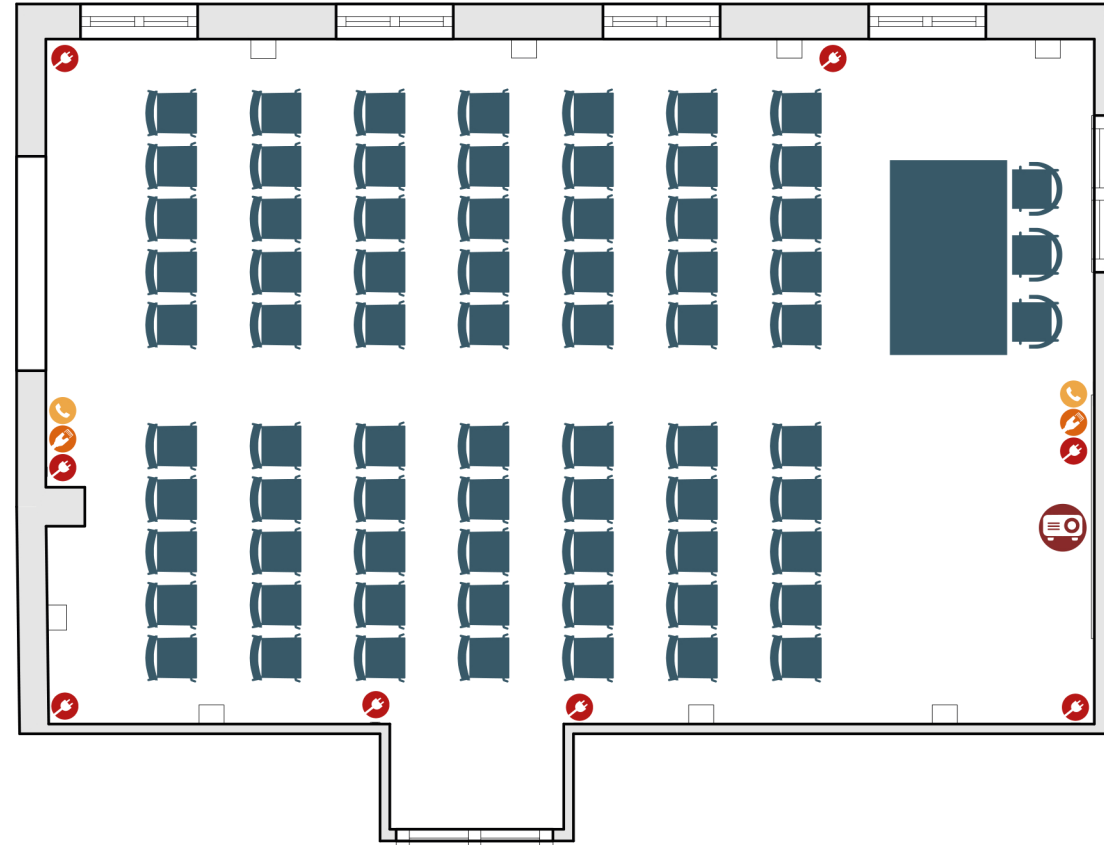

# ENZO

70m<sup>2</sup>

7x10m

3m

LUCE NATURALE  
NATURAL LIGHT 

PIANO TERRA  
FIRST FLOOR 

70 PAX

54 PAX

## Attrezzature tecniche

Videoproiettore (4000 Lumen), schermo (2,5x1,5m), lavagna a fogli mobili, WI-FI.

## Technical equipment

Beamer (4000 Lumen), screen (2,5x1,5m), flip board, WI-FI.